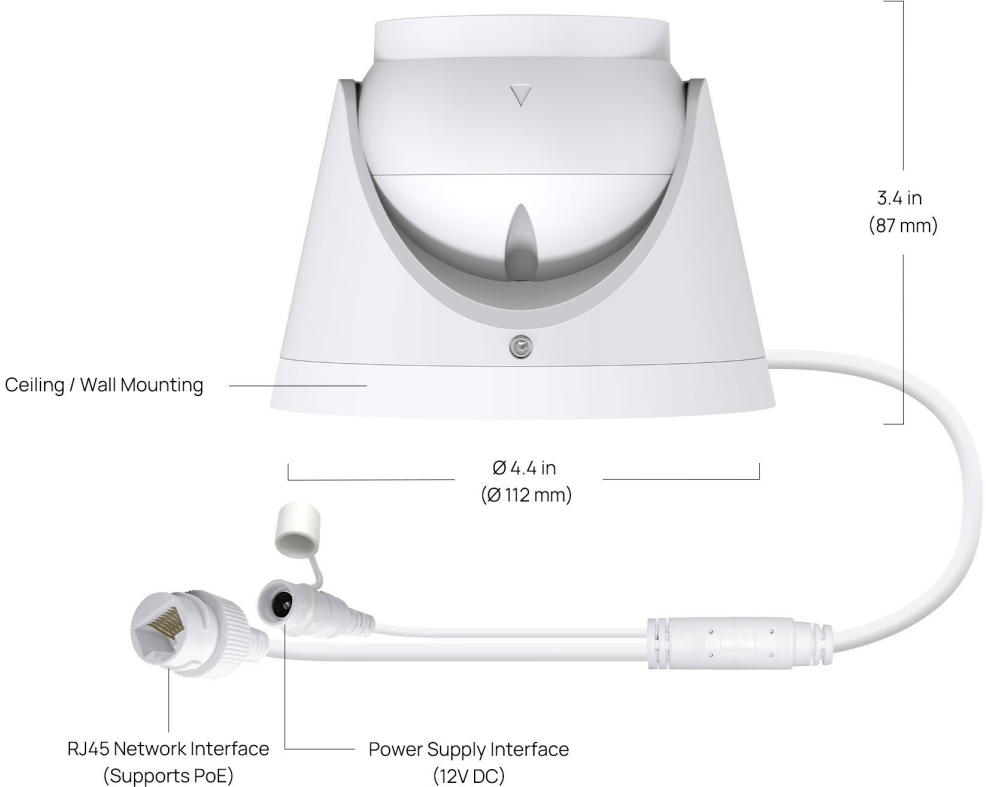

Build Features